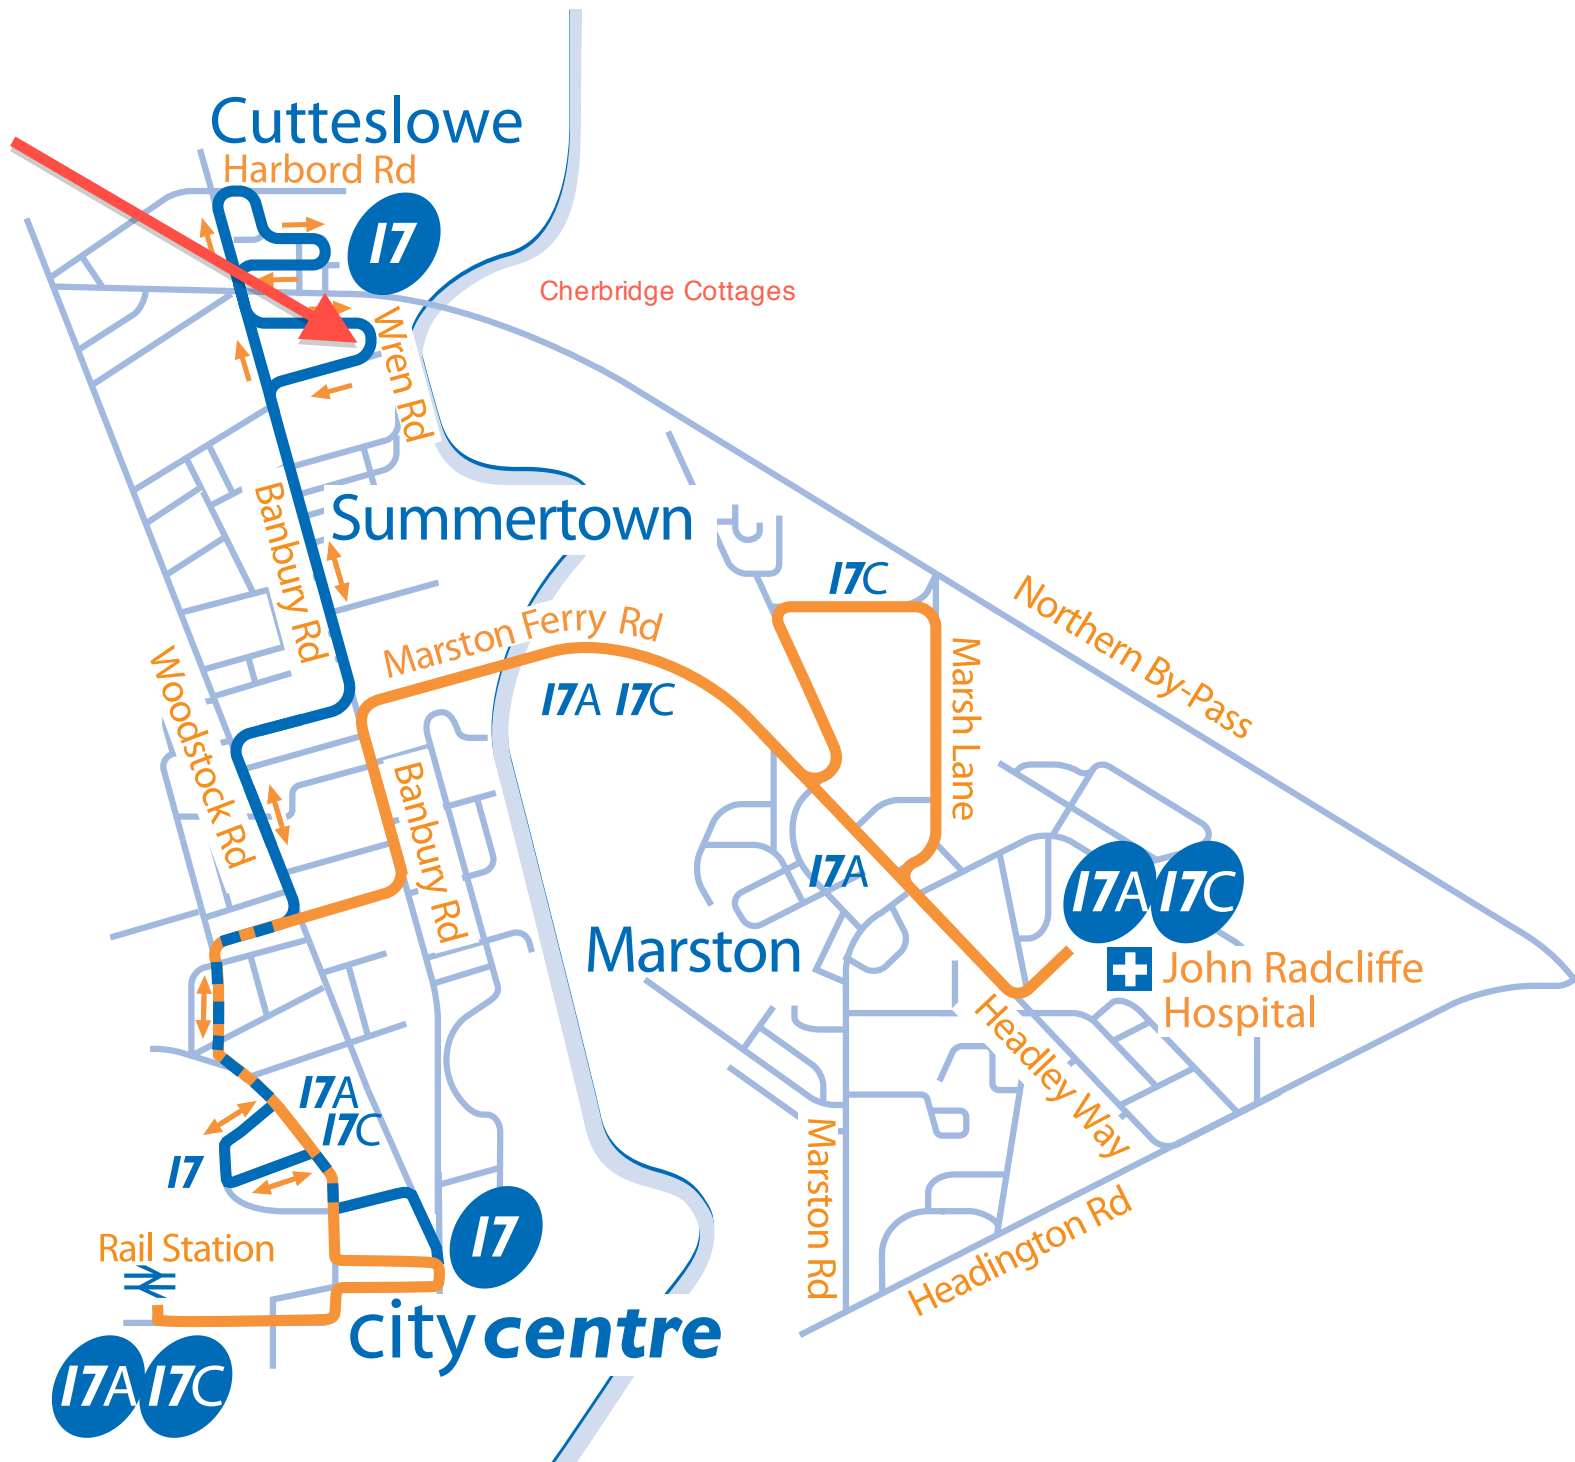

Wren Road bus stop
10 minute walk from riverside
lodges, 15 from farm cottage.
Turn left under footbridge
over A40